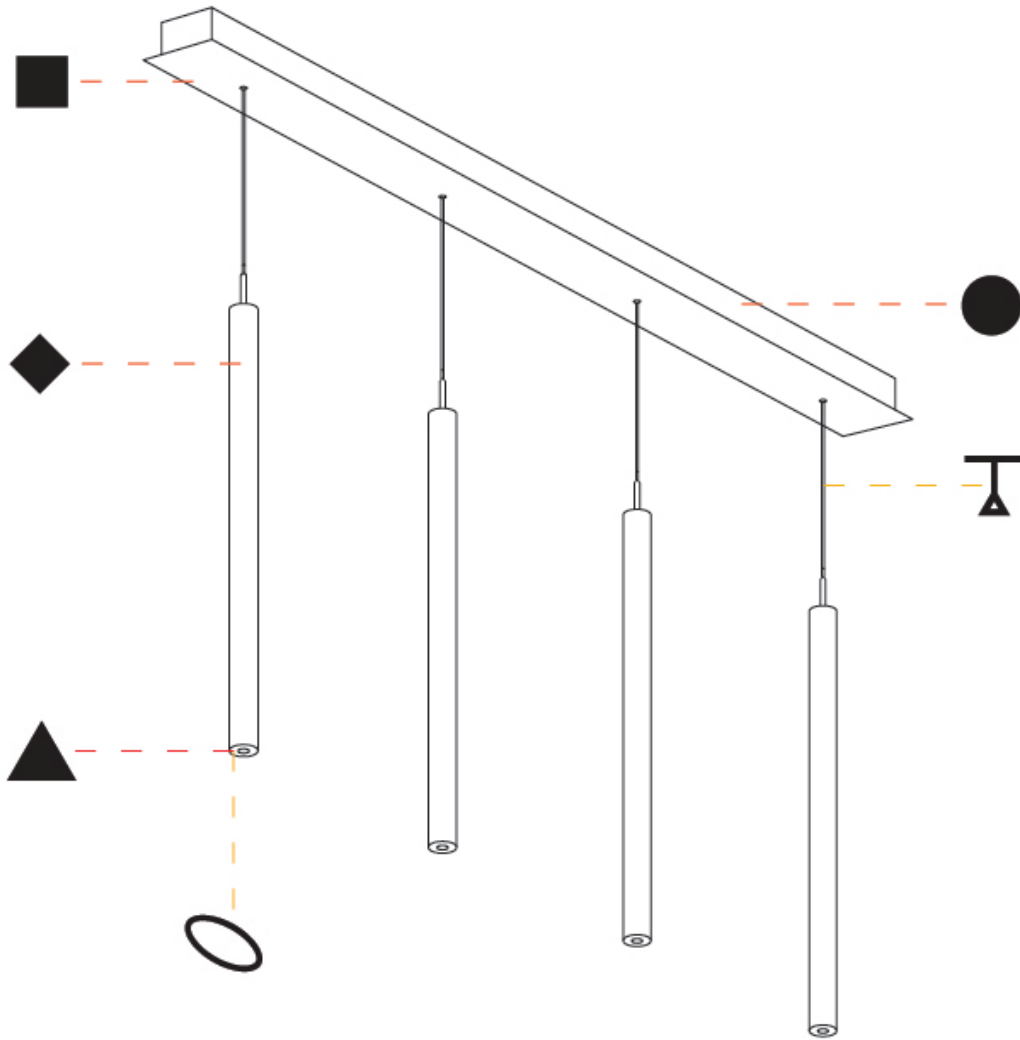

G-MINI CHANNEL HANGOVER SUSPENSION

A300620-

PROJECT	_____
TYPE	_____
SPECIFIER	_____
QUANTITY	_____
DATE	_____