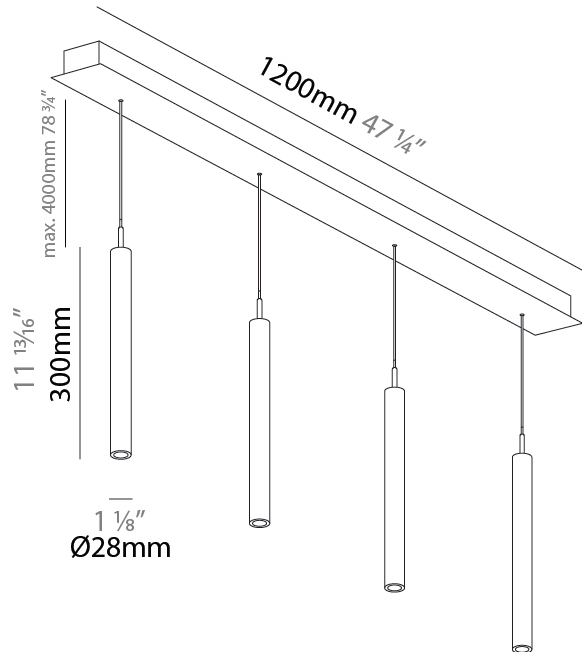

GENERAL

Series: G-Mini Channel
Subseries: G-Mini Channel Hangover
Brand: Prolight
Division: Architectural
Mounting Type: Suspension
Mounting Location: Ceiling
Subcategory: Spots

PHYSICAL

Shape: Cylinder
Diameter (mm): 28
Diameter (in): 1 1/8
Length (mm): 1200
Length (in): 47 1/4
Height (mm): 300
Height (in): 11 13/16
Light Distribution: Direct
Diffuser: Shine Ring - NOR / OPL / YEL / ORA / RED / BLU / GRN
Fixture Finish: SSR / BKV / CWI / CRY / HAB / UFT / ITA / RUA / FTG / MYG / LOD / PUS / FRO / FUP / KIA / POP / BLS / SPG / MEY / GOH / GUM / CHC / COM / ABZ / JAG / OBR / MOS / ROR
Accent Finish: NOF / COP / MIR / SSS
Fixture Material: Extruded Aluminum / Steel
Cable Details: 2,000mm/78 3/4" / 4,000mm/157 1/2" - Cable, Black, Green, Orange, Red, White

ELECTRICAL

Lamp Type: LED (Zhaga Standard)
Input Wattage (W): 26
Total Output Wattage (W): 23.7
Dimming: Tri-Mode (Non-Dimming and Phase Dimming (120Vac only) and 0-10V Dimming)
Driver Included: Yes
Driver Location: Integrated
Driver Type: Constant Current - Universal
Driver Class: Class 2
Input Voltage (V): 120 - 277

LED

Color Temperature (°K): 2700 / 3000 / 3500 / 4000
Max. Delivered Lumen (lm): 1546 / 1615 / 1705 / 1751
Nominal Lumen (lm): 1840 / 1949 / 2057 / 2112
CRI: >90 CRI
Lamp Life (hrs): 50000

OPTICAL

Beam Angle: 20 / 26 / 56

RATINGS AND CERTIFICATIONS

Certified By: Certified for North American Standards
IP rating: IP20