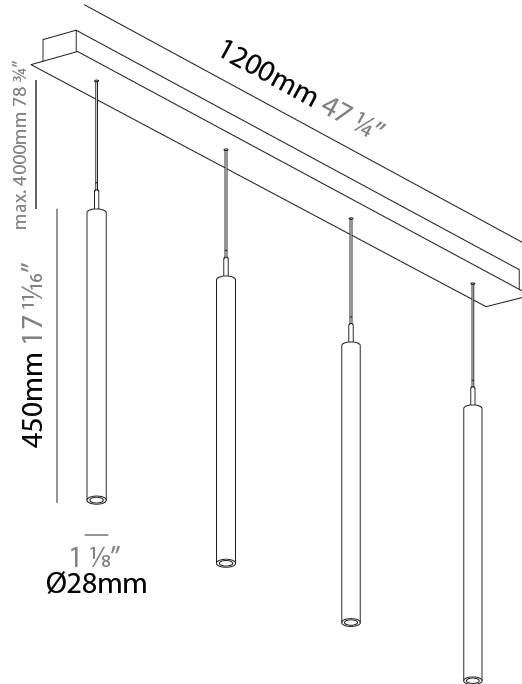

GENERAL

Series: G-Mini Channel
Subseries: G-Mini Channel Hangover
Brand: Prolight
Division: Architectural
Mounting Type: Suspension
Mounting Location: Ceiling
Subcategory: Spots

PHYSICAL

Shape: Cylinder
Diameter (mm): 28
Diameter (in): 1 1/8
Length (mm): 1200
Length (in): 47 1/4
Height (mm): 450
Height (in): 17 11/16
Light Distribution: Direct
Diffuser: Shine Ring - NOR / OPL / YEL / ORA / RED / BLU / GRN
Fixture Finish: SSR / BKV / CWI / CRY / HAB / UFT / ITA / RUA / FTG / MYG / LOD / PUS / FRO / FUP / KIA / POP / BLS / SPG / MEY / GOH / GUM / CHC / COM / ABZ / JAG / OBR / MOS / ROR
Accent Finish: NOF / COP / MIR / SSS
Fixture Material: Extruded Aluminum / Steel
Cable Details: 2,000mm/78 3/4" / 4,000mm/157 1/2" - Cable, Black, Green, Orange, Red, White

ELECTRICAL

Lamp Type: LED (Zhaga Standard)
Input Wattage (W): 26
Total Output Wattage (W): 23.7
Dimming: Tri-Mode (Non-Dimming and Phase Dimming (120Vac only) and 0-10V Dimming)
Driver Included: Yes
Driver Location: Integrated
Driver Type: Constant Current - Universal
Driver Class: Class 2
Input Voltage (V): 120 - 277

LED

Color Temperature (°K): 2700 / 3000 / 3500 / 4000
Max. Delivered Lumen (lm): 1546 / 1615 / 1705 / 1751
Nominal Lumen (lm): 1840 / 1949 / 2057 / 2112
CRI: >90 CRI
Lamp Life (hrs): 50000

OPTICAL

Beam Angle: 20 / 26 / 56

RATINGS AND CERTIFICATIONS

Certified By: Certified for North American Standards
IP rating: IP20