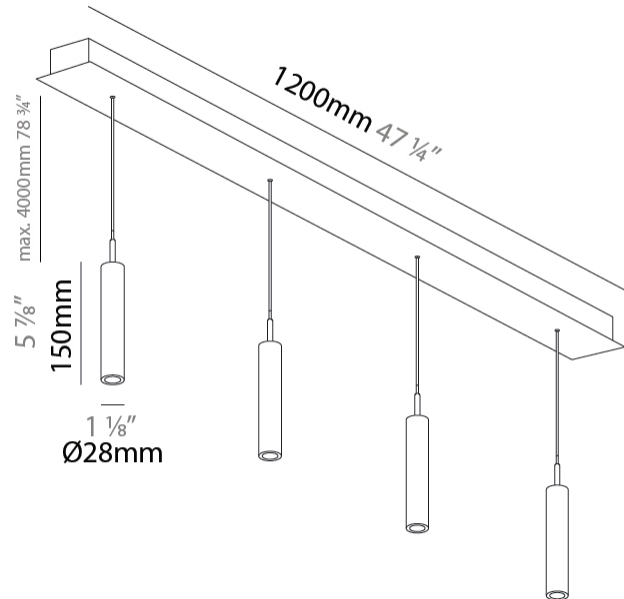

GENERAL

Series: G-Mini Channel
Subseries: G-Mini Channel Hangover
Brand: Prolight
Division: Architectural
Mounting Type: Suspension
Mounting Location: Ceiling
Subcategory: Spots

PHYSICAL

Shape: Cylinder
Diameter (mm): 28
Diameter (in): 1 1/8
Length (mm): 1200
Length (in): 47 1/4
Height (mm): 150
Height (in): 5 7/8
Light Distribution: Direct
Diffuser: Shine Ring - NOR / OPL / YEL / ORA / RED / BLU / GRN
Fixture Finish: SSR / BKV / CWI / CRY / HAB / UFT / ITA / RUA / FTG / MYG / LOD / PUS / FRO / FUP / KIA / POP / BLS / SPG / MEY / GOH / GUM / CHC / COM / ABZ / JAG / OBR / MOS / ROR
Accent Finish: NOF / COP / MIR / SSS
Fixture Material: Extruded Aluminum / Steel
Cable Details: 2,000mm/78 3/4" / 4,000mm/157 1/2" - Cable, Black, Green, Orange, Red, White

ELECTRICAL

Lamp Type: LED (Zhaga Standard)
Input Wattage (W): 26
Total Output Wattage (W): 23.7
Dimming: Tri-Mode (Non-Dimming and Phase Dimming (120Vac only) and 0-10V Dimming)
Driver Included: Yes
Driver Location: Integrated
Driver Type: Constant Current - Universal
Driver Class: Class 2
Input Voltage (V): 120 - 277

LED

Color Temperature (°K): 2700 / 3000 / 3500 / 4000
Max. Delivered Lumen (lm): 1546 / 1615 / 1705 / 1751
Nominal Lumen (lm): 1840 / 1949 / 2057 / 2112
CRI: >90 CRI
Lamp Life (hrs): 50000

OPTICAL

Beam Angle: 20 / 26 / 56

RATINGS AND CERTIFICATIONS

Certified By: Certified for North American Standards
IP rating: IP20